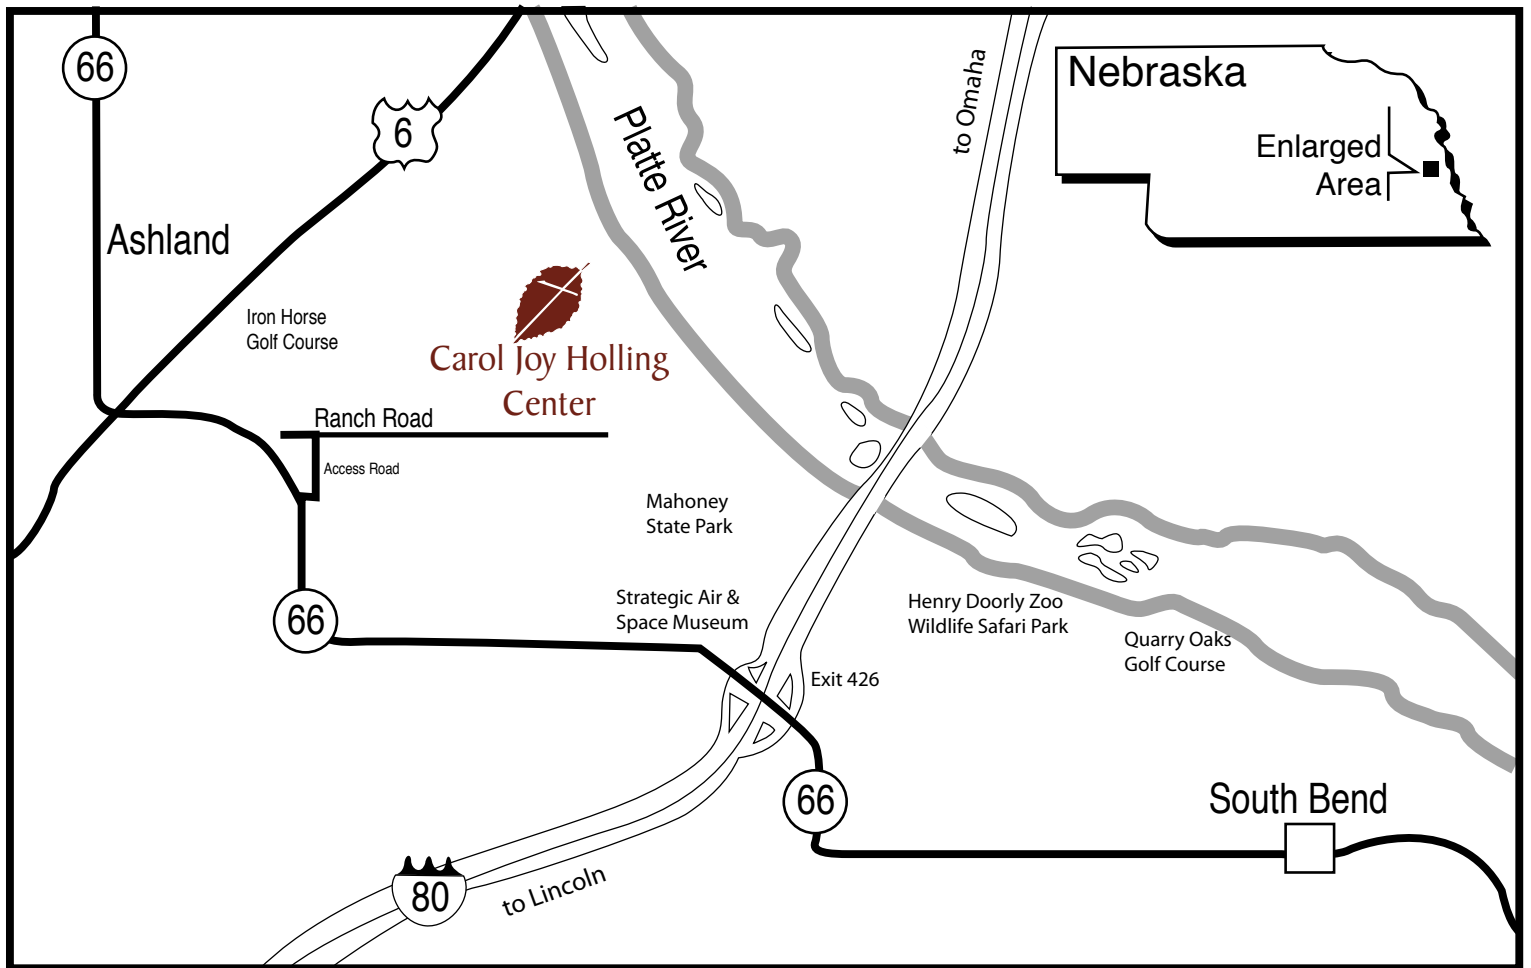

# Carol Joy Holling Center

## Driving Directions

- Carol Joy Holling is located at the end of Ranch Road off Highway 66 between Interstate 80 and Ashland
- If you are coming on I-80, take Exit 426. Turn toward Ashland and go 2.5 miles past Mahoney State Park to the Ranch Road access road.
- If you are coming from north of Ashland on Highway 66, come through Ashland, cross Highway 6, and continue 1.25 miles, then turn onto the Ranch Road access road.
- Watch for the “Carol Joy Holling Center” directional sign.

If you need further directions, please call toll free at 1-888-656-6254 or, if after hours, call 402-610-3825.