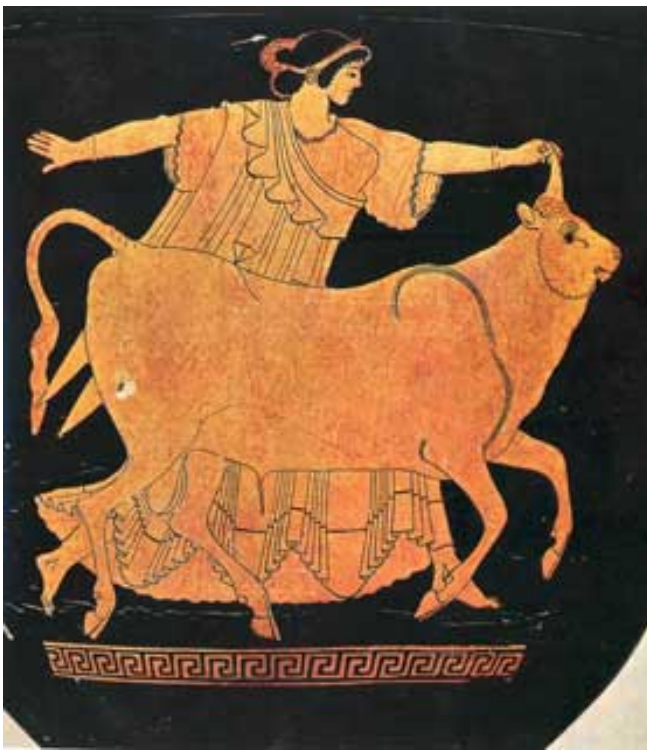

Example of the Andokides Painter
Amphora, ca. 530 BCE

Example of the Berlin Painter
Europa and the Bull

Example of the Achilles' Painter

Column-krater
ca. 550 B.C.E
Black-figure
Attributed to Lydos

Hydrai

Krater

Kylix

Oinochoe

**Ancient Egyptian pottery techniques as shown
in tomb paintings c. 2000 BCE**

Ancient Egyptian pottery techniques as shown in tomb paintings c. 2000 BCE

The man on the left appears to be wedging the piece of clay. The potter on the right cuts off a bowl from a hump of clay, using a string, while pulling round the turntable.

**Contemporary electric
potter's wheel**

Basic momentum wheel of the 19th century

Turntable from Ancient Egypt,
one of the first pottery wheels
used to make coil pots.