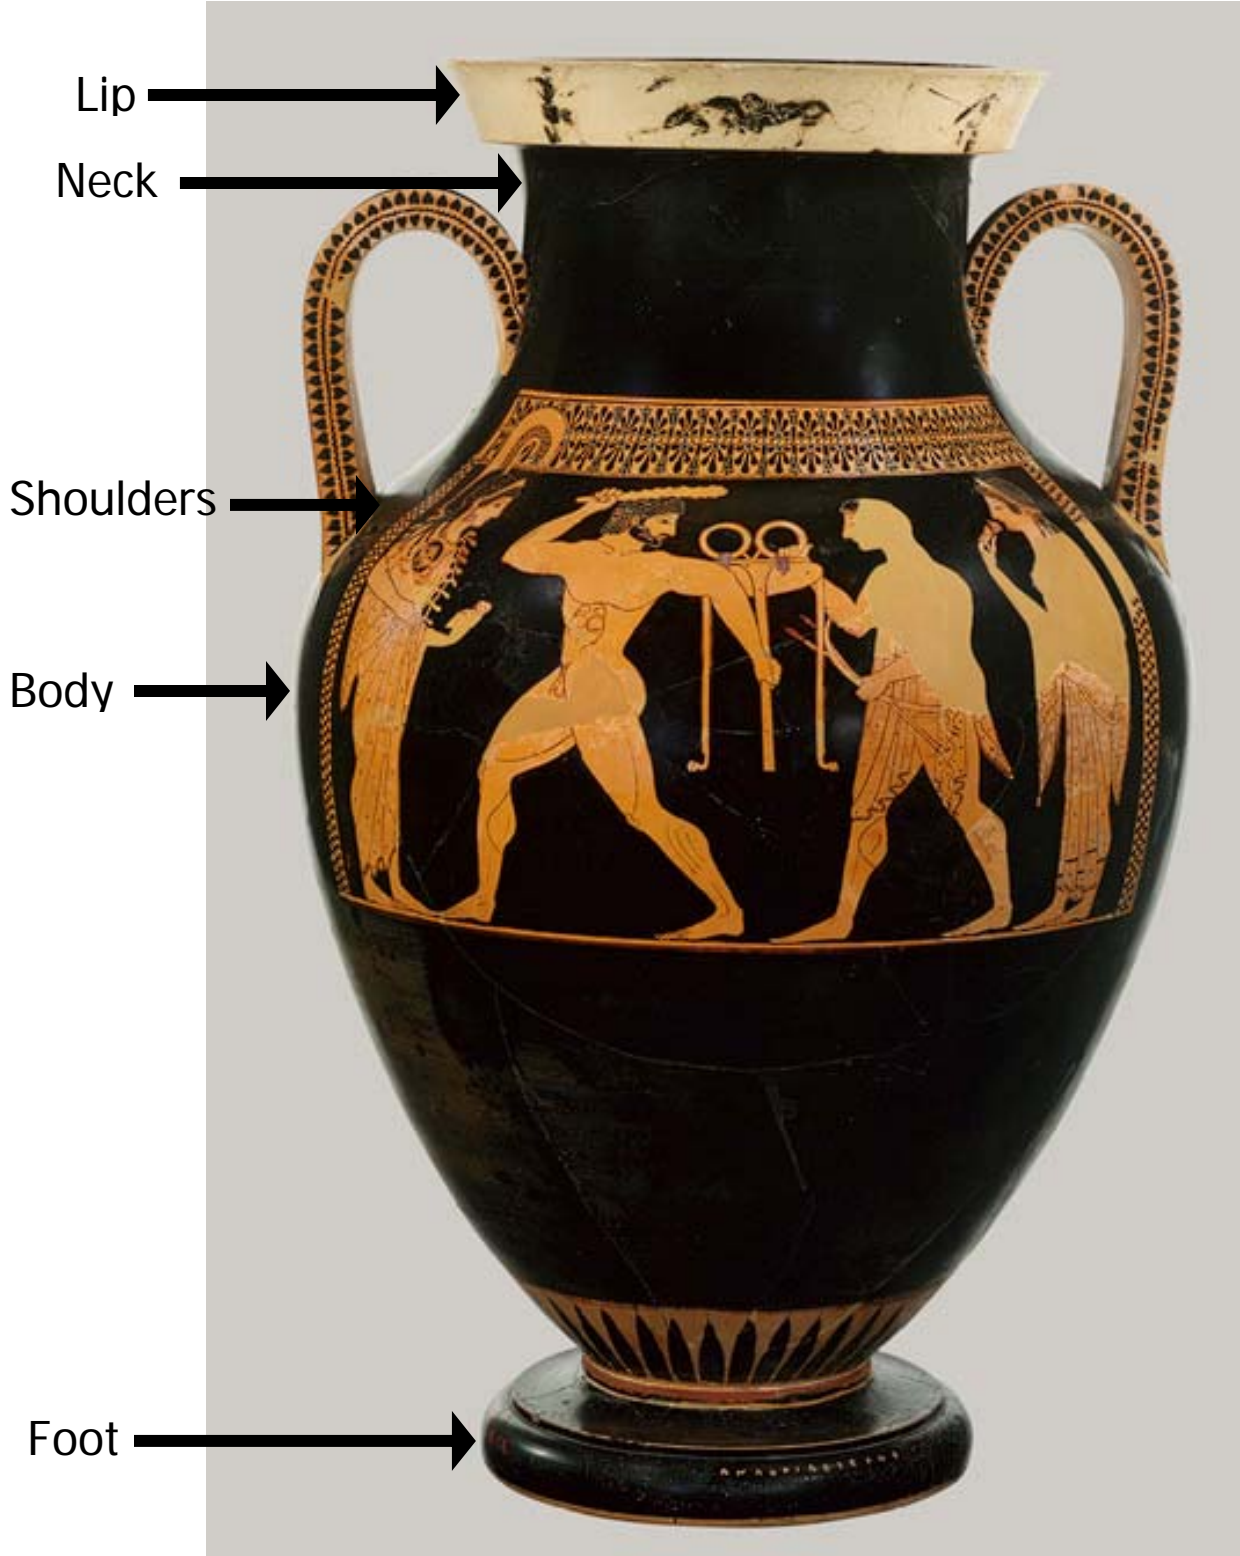

Example of the Andokides Painter
Amphora, ca. 530 BCE

Example of the Berlin Painter
Europa and the Bull

Example of the Achilles' Painter

Column-krater
ca. 550 B.C.E
Black-figure
Attributed to Lydos

Hydrai

Krater

Kylix

Oinochoe

**Ancient Egyptian pottery techniques as shown
in tomb paintings c. 2000 BCE**

Ancient Egyptian pottery techniques as shown in tomb paintings c. 2000 BCE

The man on the left appears to be wedging the piece of clay. The potter on the right cuts off a bowl from a hump of clay, using a string, while pulling round the turntable.

**Contemporary electric
potter's wheel**

Basic momentum wheel of the 19th century

Turntable from Ancient Egypt,
one of the first pottery wheels
used to make coil pots.