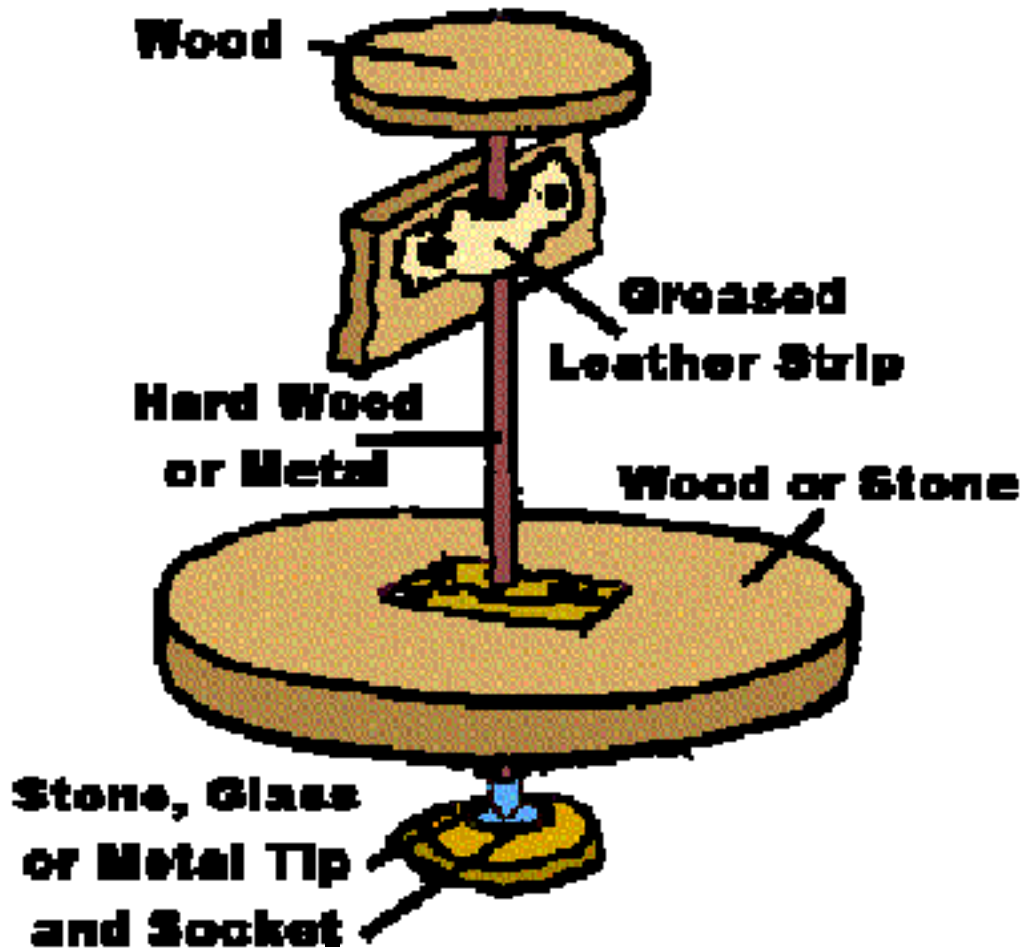

Krater

Kylix

Oinochoe

**Ancient Egyptian pottery techniques as shown
in tomb paintings c. 2000 BCE**

Ancient Egyptian pottery techniques as shown in tomb paintings c. 2000 BCE

The man on the left appears to be wedging the piece of clay. The potter on the right cuts off a bowl from a hump of clay, using a string, while pulling round the turntable.

**Contemporary electric
potter's wheel**

Basic momentum wheel of the 19th century

Turntable from Ancient Egypt,
one of the first pottery wheels
used to make coil pots.