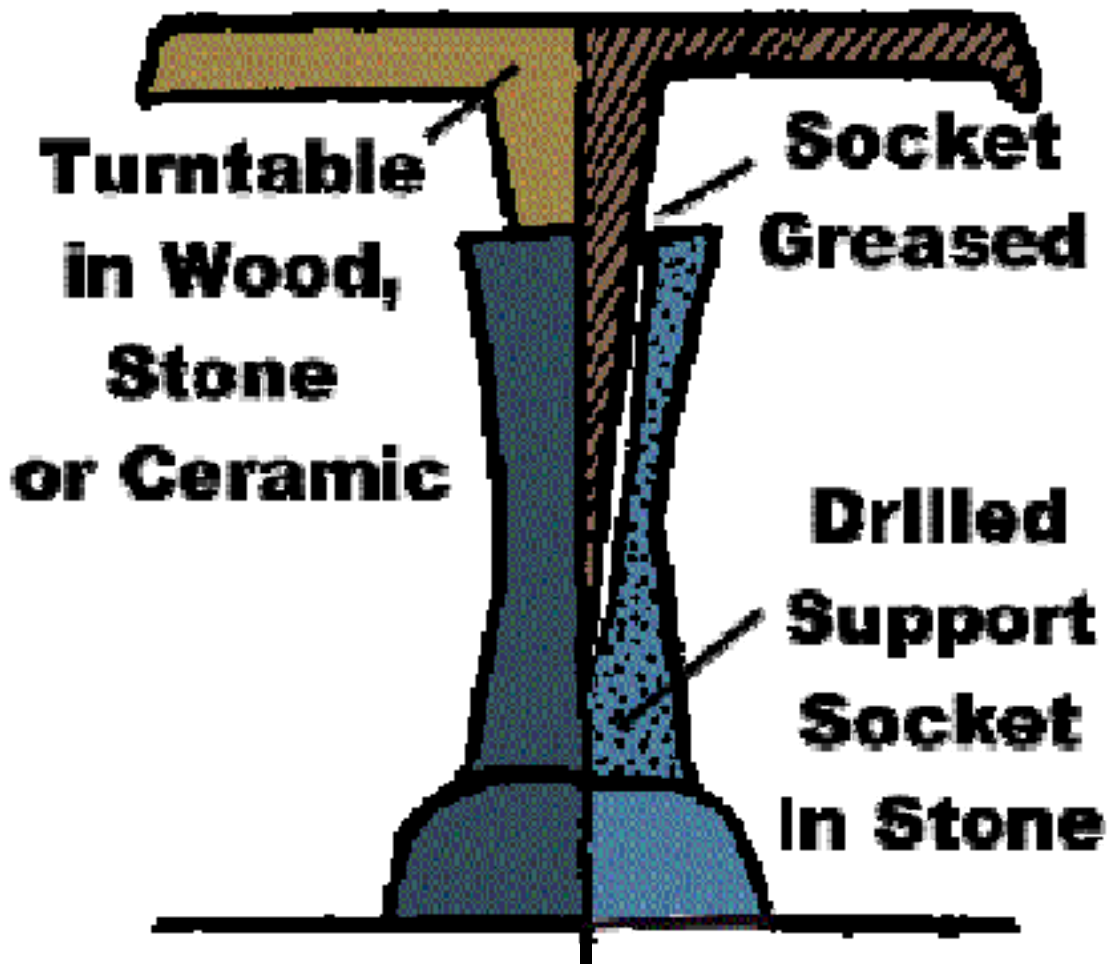

Example of the Andokides Painter
Amphora, ca. 530 BCE

Example of the Berlin Painter
Europa and the Bull

Example of the Achilles' Painter

Column-krater
ca. 550 B.C.E
Black-figure
Attributed to Lydos

Hydrai

Krater

Kylix

Oinochoe

**Ancient Egyptian pottery techniques as shown
in tomb paintings c. 2000 BCE**

Ancient Egyptian pottery techniques as shown in tomb paintings c. 2000 BCE

The man on the left appears to be wedging the piece of clay. The potter on the right cuts off a bowl from a hump of clay, using a string, while pulling round the turntable.

**Contemporary electric
potter's wheel**

Basic momentum wheel of the 19th century

Turntable from Ancient Egypt,
one of the first pottery wheels
used to make coil pots.