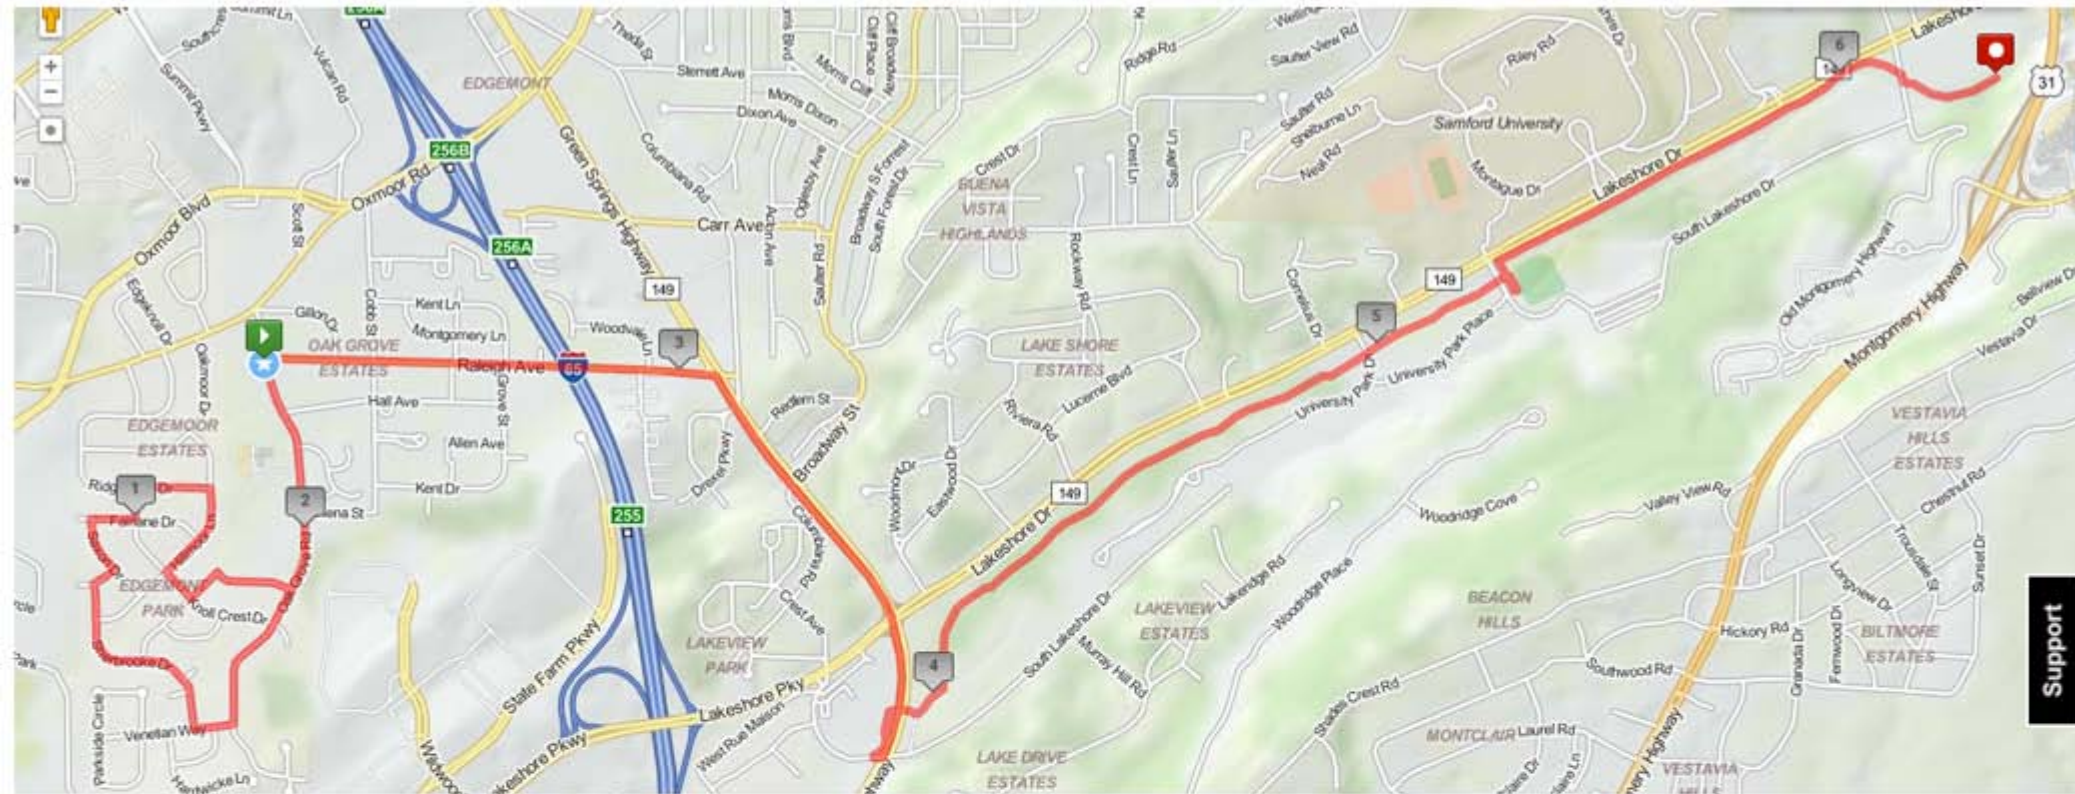

BIRMINGHAM WINE 10K

Support

START on Oak Grove Rd at Patriot Park - Travel SOUTH on Oak Grove Rd - RIGHT onto Edgemont Dr (0.4) - LEFT onto Willow Bend Rd (0.5) - RIGHT onto Knoll Crest Dr (0.55) - RIGHT onto Hillmoor Ln (0.65) - LEFT onto Ridgemoor Dr (0.75) - LEFT onto Knoll Crest Dr (0.9) - RIGHT onto Fairlane Drive (0.95) - LEFT onto Saxon Dr (1.1) - RIGHT onto Oxford Ln (1.15) - LEFT onto Sherbrooke Dr (1.2) - LEFT onto Venetian Way (1.55) - LEFT onto Oak Grove Rd (1.6) - RIGHT onto Raleigh Ave (2.3) - RIGHT onto Green Springs Hwy (3.0) - RIGHT onto Old Green Springs Rd (3.75) - RIGHT onto Lakeshore Trail (3.75) - Stay on Lakeshore Trail until Old Montgomery Hwy (6.05) - Enter Parking Lot of Lakeshore Park Plaza (6.05) - FINISH at Lakeshore Park Plaza (6.2)