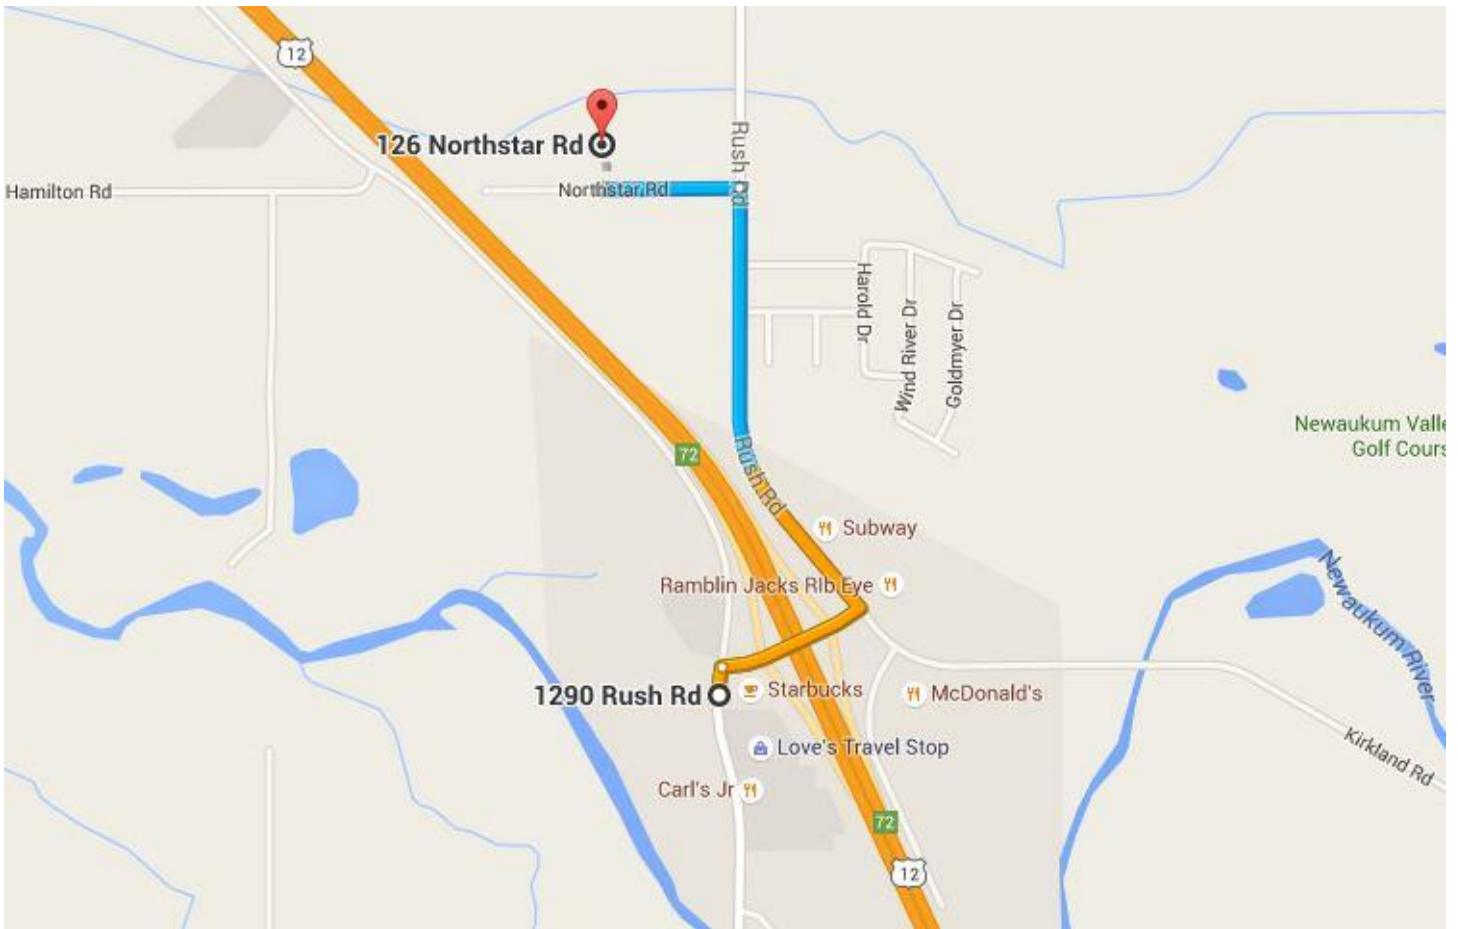

Driving Directions to CVM Machine, Inc

Driving Directions from I-5 South

- Take the Rush Rd Exit #72
- Turn LEFT at the bottom of ramp, proceed under overpass to stop sign
- Turn LEFT onto Rush Rd for 1/2 mile
- Turn LEFT onto North Star Dr, CVM Machine on RIGHT 1/10 miles

Driving Directions from I-5 North

- Take the Rush Rd Exit #72
- Turn RIGHT at the bottom of ramp, proceed to stop sign
- Turn LEFT onto Rush Rd, for 1/2 mile
- Turn LEFT onto North Star Dr, CVM Machine on RIGHT 1/10 mile