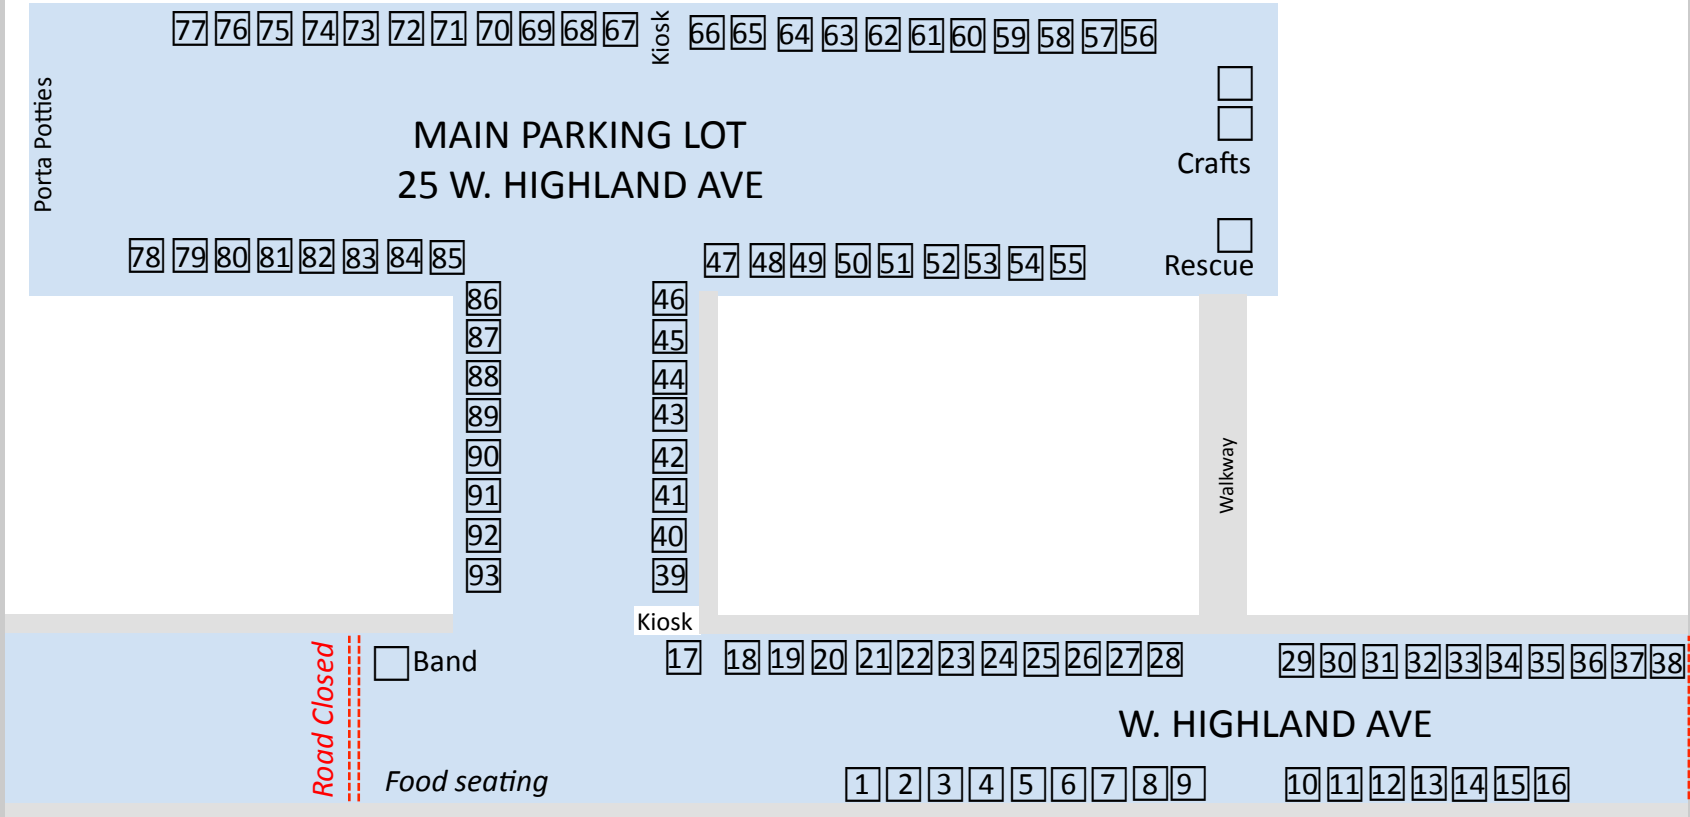

EVERGREEN AVE.

SHAWNEE ST.

GERMANTOWN AVE.

O'Reilly & Associates

FOOD LOT
Food seating

CHESTNUT HILL PA