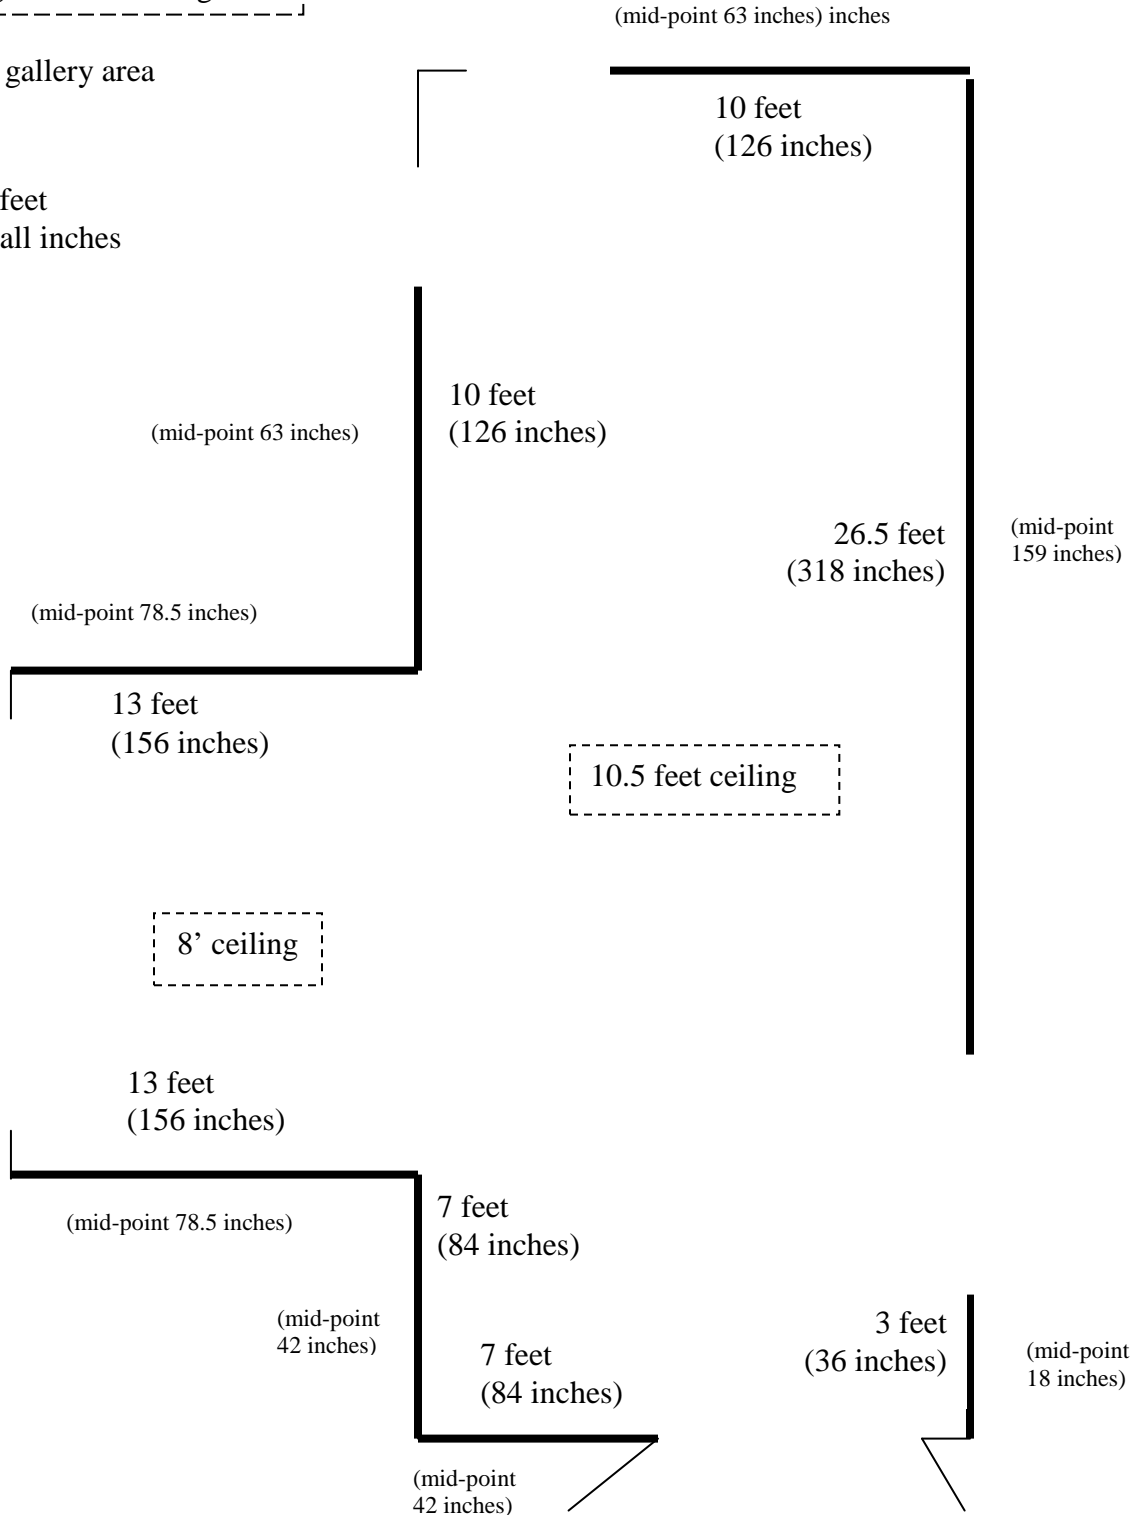

**Freeport Art Museum  
Newell Gallery**

792 square feet  
94 usable wall feet  
1,126 running wall inches

11.5 feet ceiling

(mid-point 144 inches)

24 feet  
(228 inches)

(mid-point  
180 inches)

30 feet  
(360 inches)

33 feet  
(396 inches)

(mid-point  
198 inches)

11.5 feet ceiling

front  
lobby

7 feet  
(84 inches)

closet

(mid-point  
42 inches)

**Freeport  
Art Museum**

**Ferguson Gallery**

10.5 feet ceiling & 8 feet ceiling

14' x 32' main gallery area

448 square feet  
63 usable linear feet  
838.5 running wall inches

Front Lobby