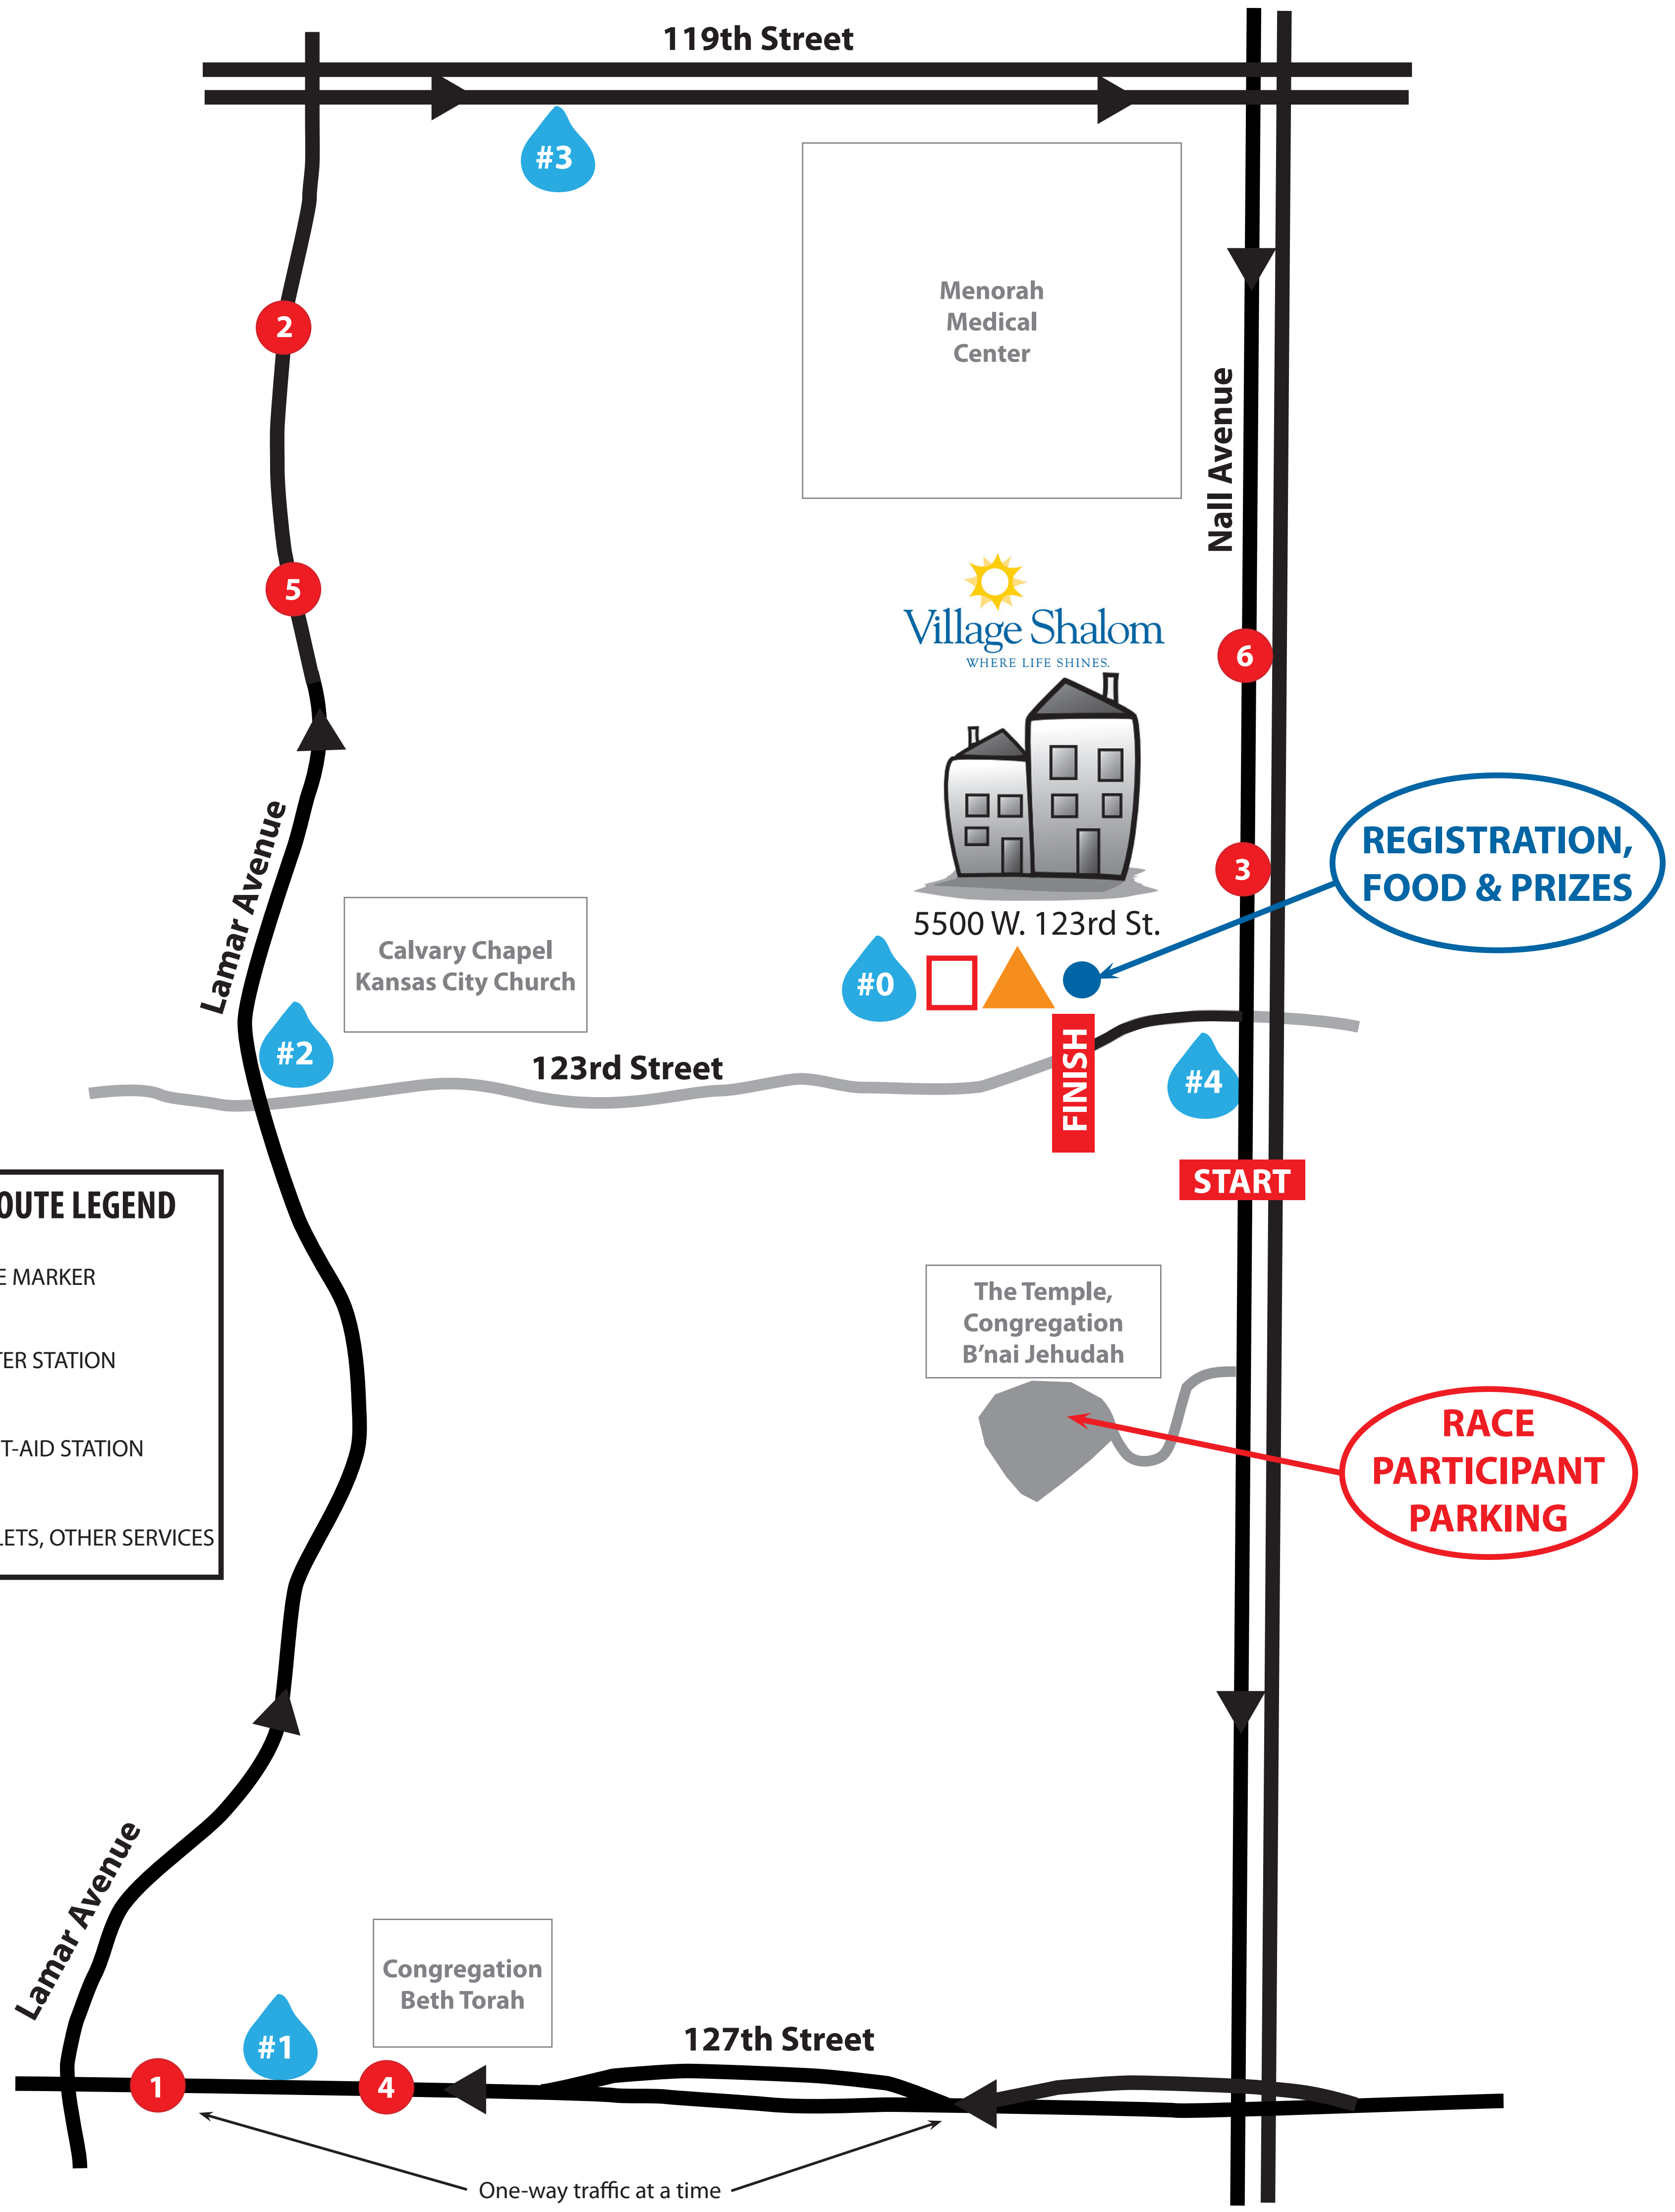

5K/10K Run/Walk ROUTE

(10K repeats 5K route)

RACE ROUTE LEGEND

- MILE MARKER
- WATER STATION
- FIRST-AID STATION
- TOILETS, OTHER SERVICES

REGISTRATION, FOOD & PRIZES

RACE PARTICIPANT PARKING

FINISH

START

One-way traffic at a time