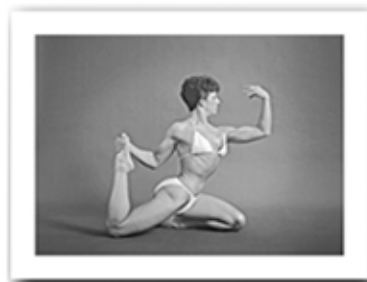

Circuitous Succession Gallery
500 South Second Street, Memphis, TN 38103
901.229.1041 circuitoussuccession.com

STRONG WOMEN

by Lawrence Jasud

Janie Morel

Pam Routh

Cindy Forman

Circuitous Succession Gallery
 500 South Second Street, Memphis, TN 38103
 901.229.1041 circuitoussuccession.com

STRONG WOMEN

by Lawrence Jasud

Janie Morel
 (featured on title wall)

Jackie Alexander

Cindy Forman

photographs made 1984-1986
 pigment on rag paper
 20 X 24 inches

900.00 per signed
 framed print Edition 1/1
 Edition printed 2016