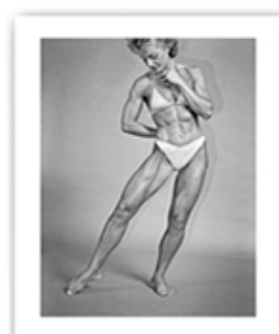

Circuitous Succession Gallery
500 South Second Street, Memphis, TN 38103
901.229.1041 circuitoussuccession.com

STRONG WOMEN

by Lawrence Jasud

Janie Morel

Pam Routh

Cindy Forman

Circuitous Succession Gallery
 500 South Second Street, Memphis, TN 38103
 901.229.1041 circuitoussuccession.com

STRONG WOMEN

by Lawrence Jasud

Janie Morel
 (featured on title wall)

Jackie Alexander

Cindy Forman

photographs made 1984-1986
 pigment on rag paper
 20 X 24 inches

900.00 per signed
 framed print Edition 1/1
 Edition printed 2016