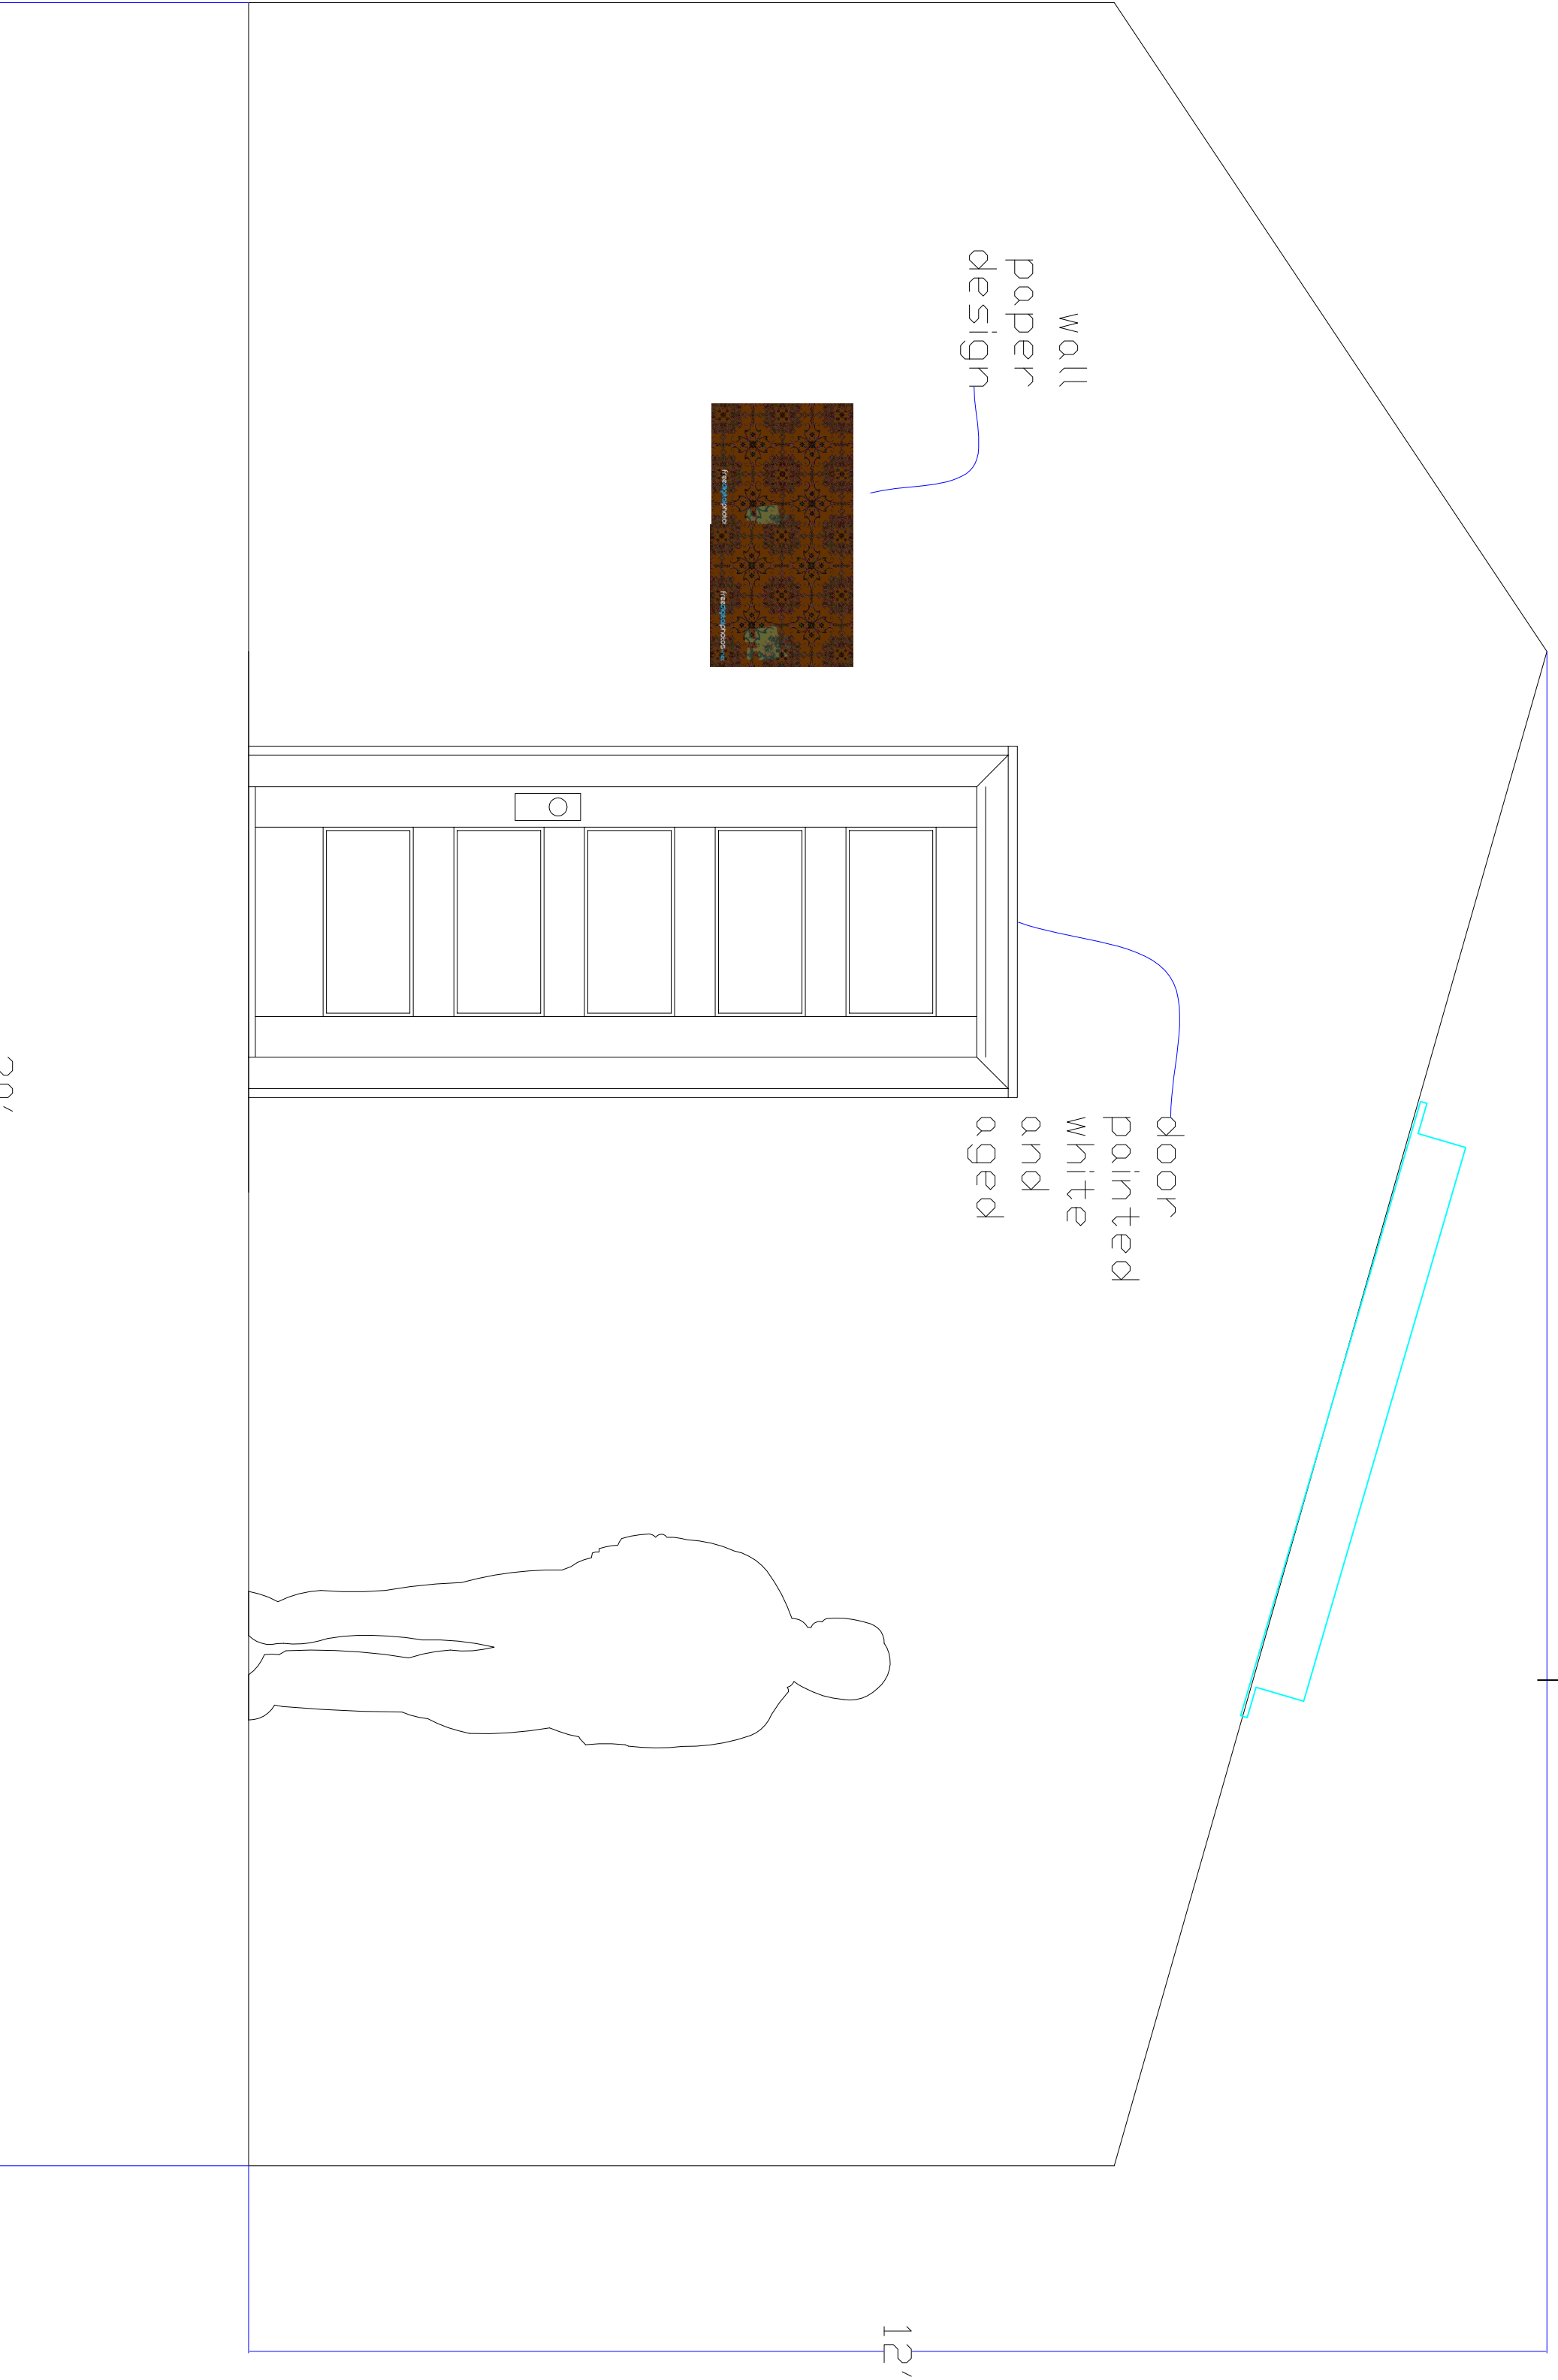

4 3 2 1

REVISIONS				
ZONE	REV	DESCRIPTION	DATE	APPROVED

wall
paper
design

door
painted
white
and
aged

20'

12'

Front
Elevation

Theatre on Fire
"Almost Blue"

Director: Brett Marks
March 2015

SIZE	FSCM NO.	DWG NO.	Three of thd	REV
SCALE 3/4" = 1'-0"	Set: L J Sutherland, MFA	SHEET		

4 3 2 1

A B C D A B C D