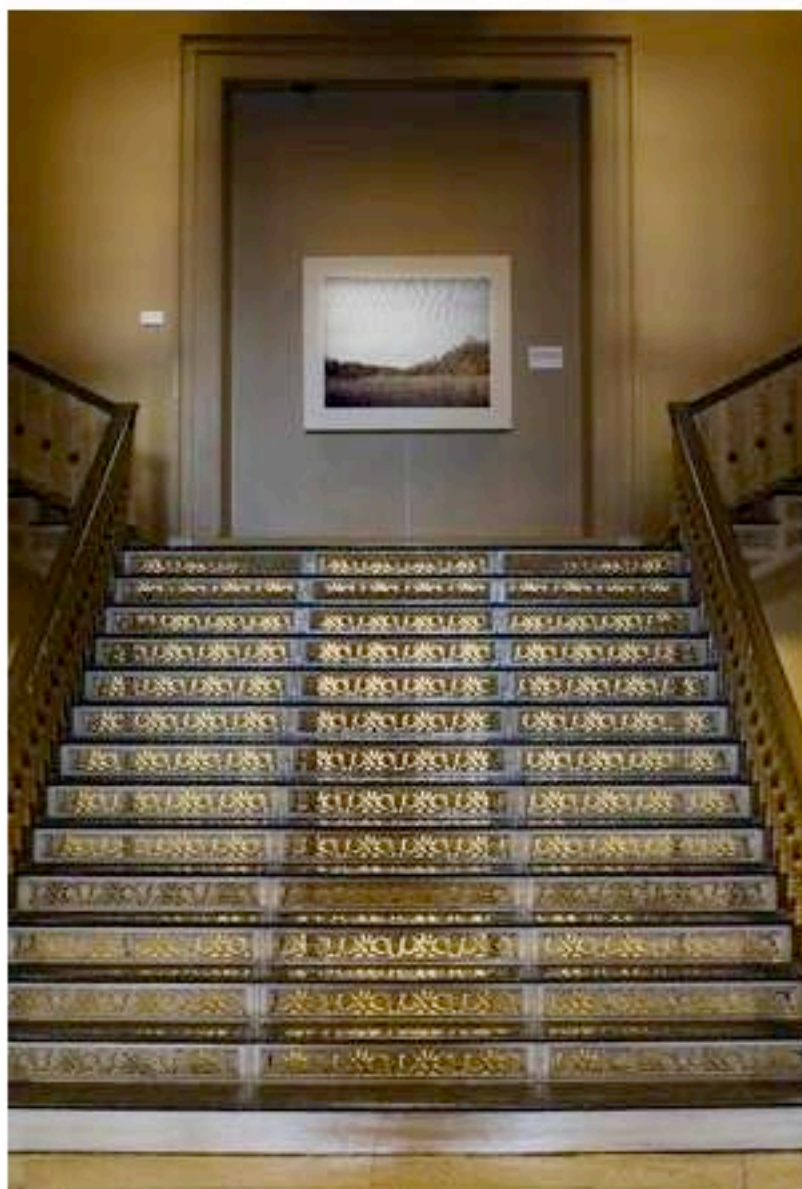

Louisville Metro Hall hosting art exhibits

4:25 PM, Sep. 11, 2012

A fine art photograph of Jefferson Memorial Forest by Louisville artist Sarah Lyon on the grand staircase in Metro Hall.

The rotunda at Metro Hall has become the setting for art exhibits that are part of a larger project called the Rotunda Art Project, according to Mayor Greg Fischer who announced the project Tuesday.

The project, a series of exhibits produced by the Louisville Commission on Public Art and the Louisville Visual Art Association, is now showing its debut exhibit, "You are here," curated by The Ground Floor Gallery. The exhibit features work by Louisville artists Carlos Gamez de Francisco, Jacob Heustis, Bryce Hudson and Sarah Lyon and will be on display until Nov. 1.