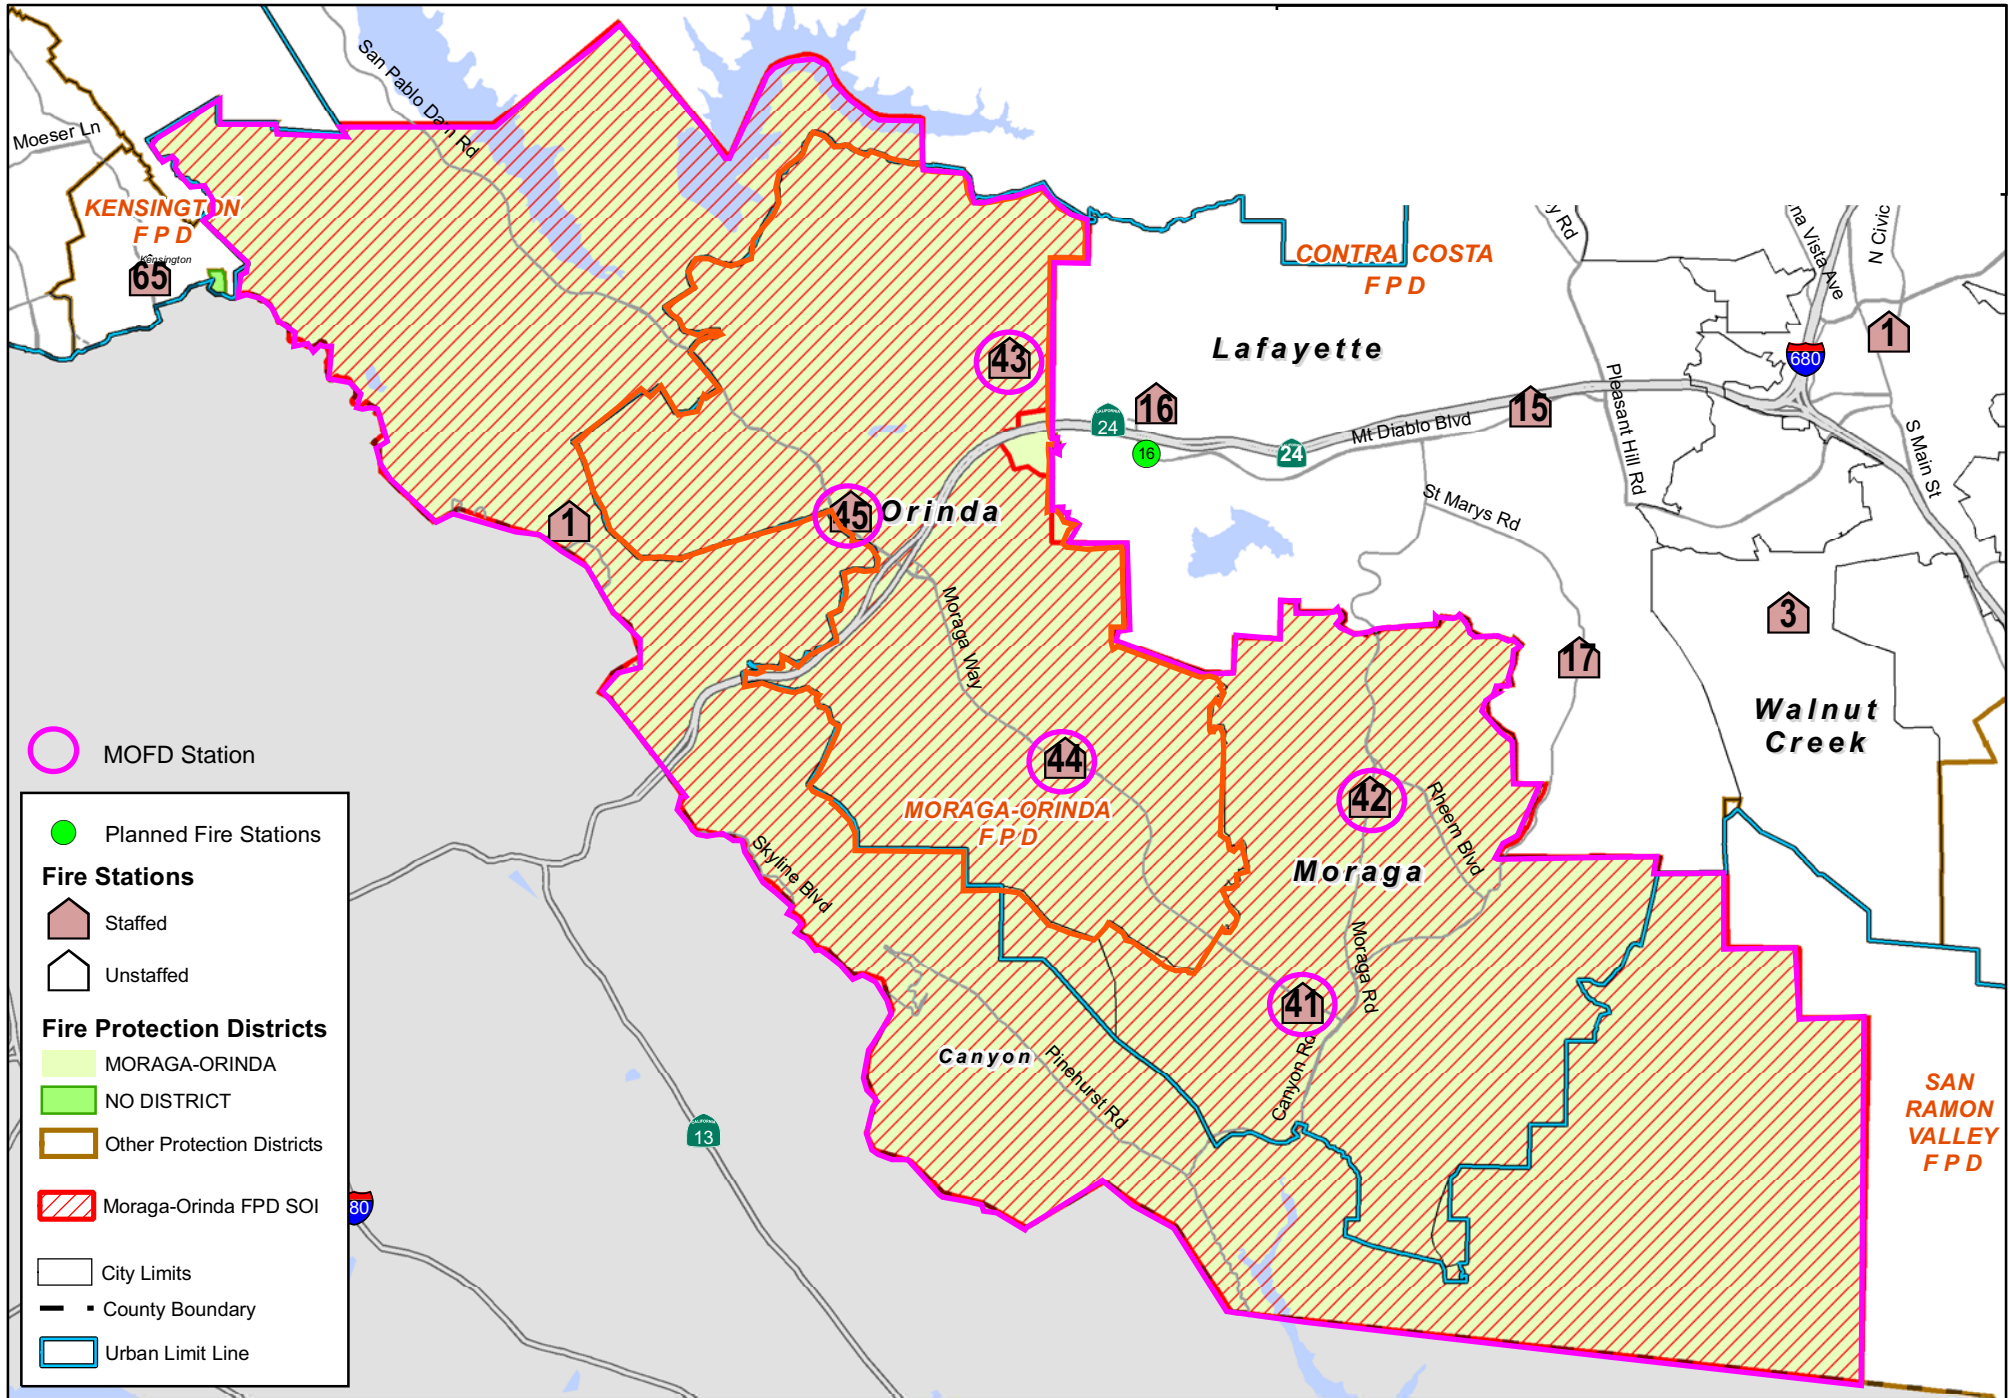

Moraga-Orinda Fire Protection District Boundary and Sphere of Influence

○ MOFD Station
● Planned Fire Stations
Fire Stations
 Staffed
 Unstaffed
Fire Protection Districts
 MORAGA-ORINDA
 NO DISTRICT
 Other Protection Districts
 Moraga-Orinda FPD SOI
 City Limits
 County Boundary
 Urban Limit Line